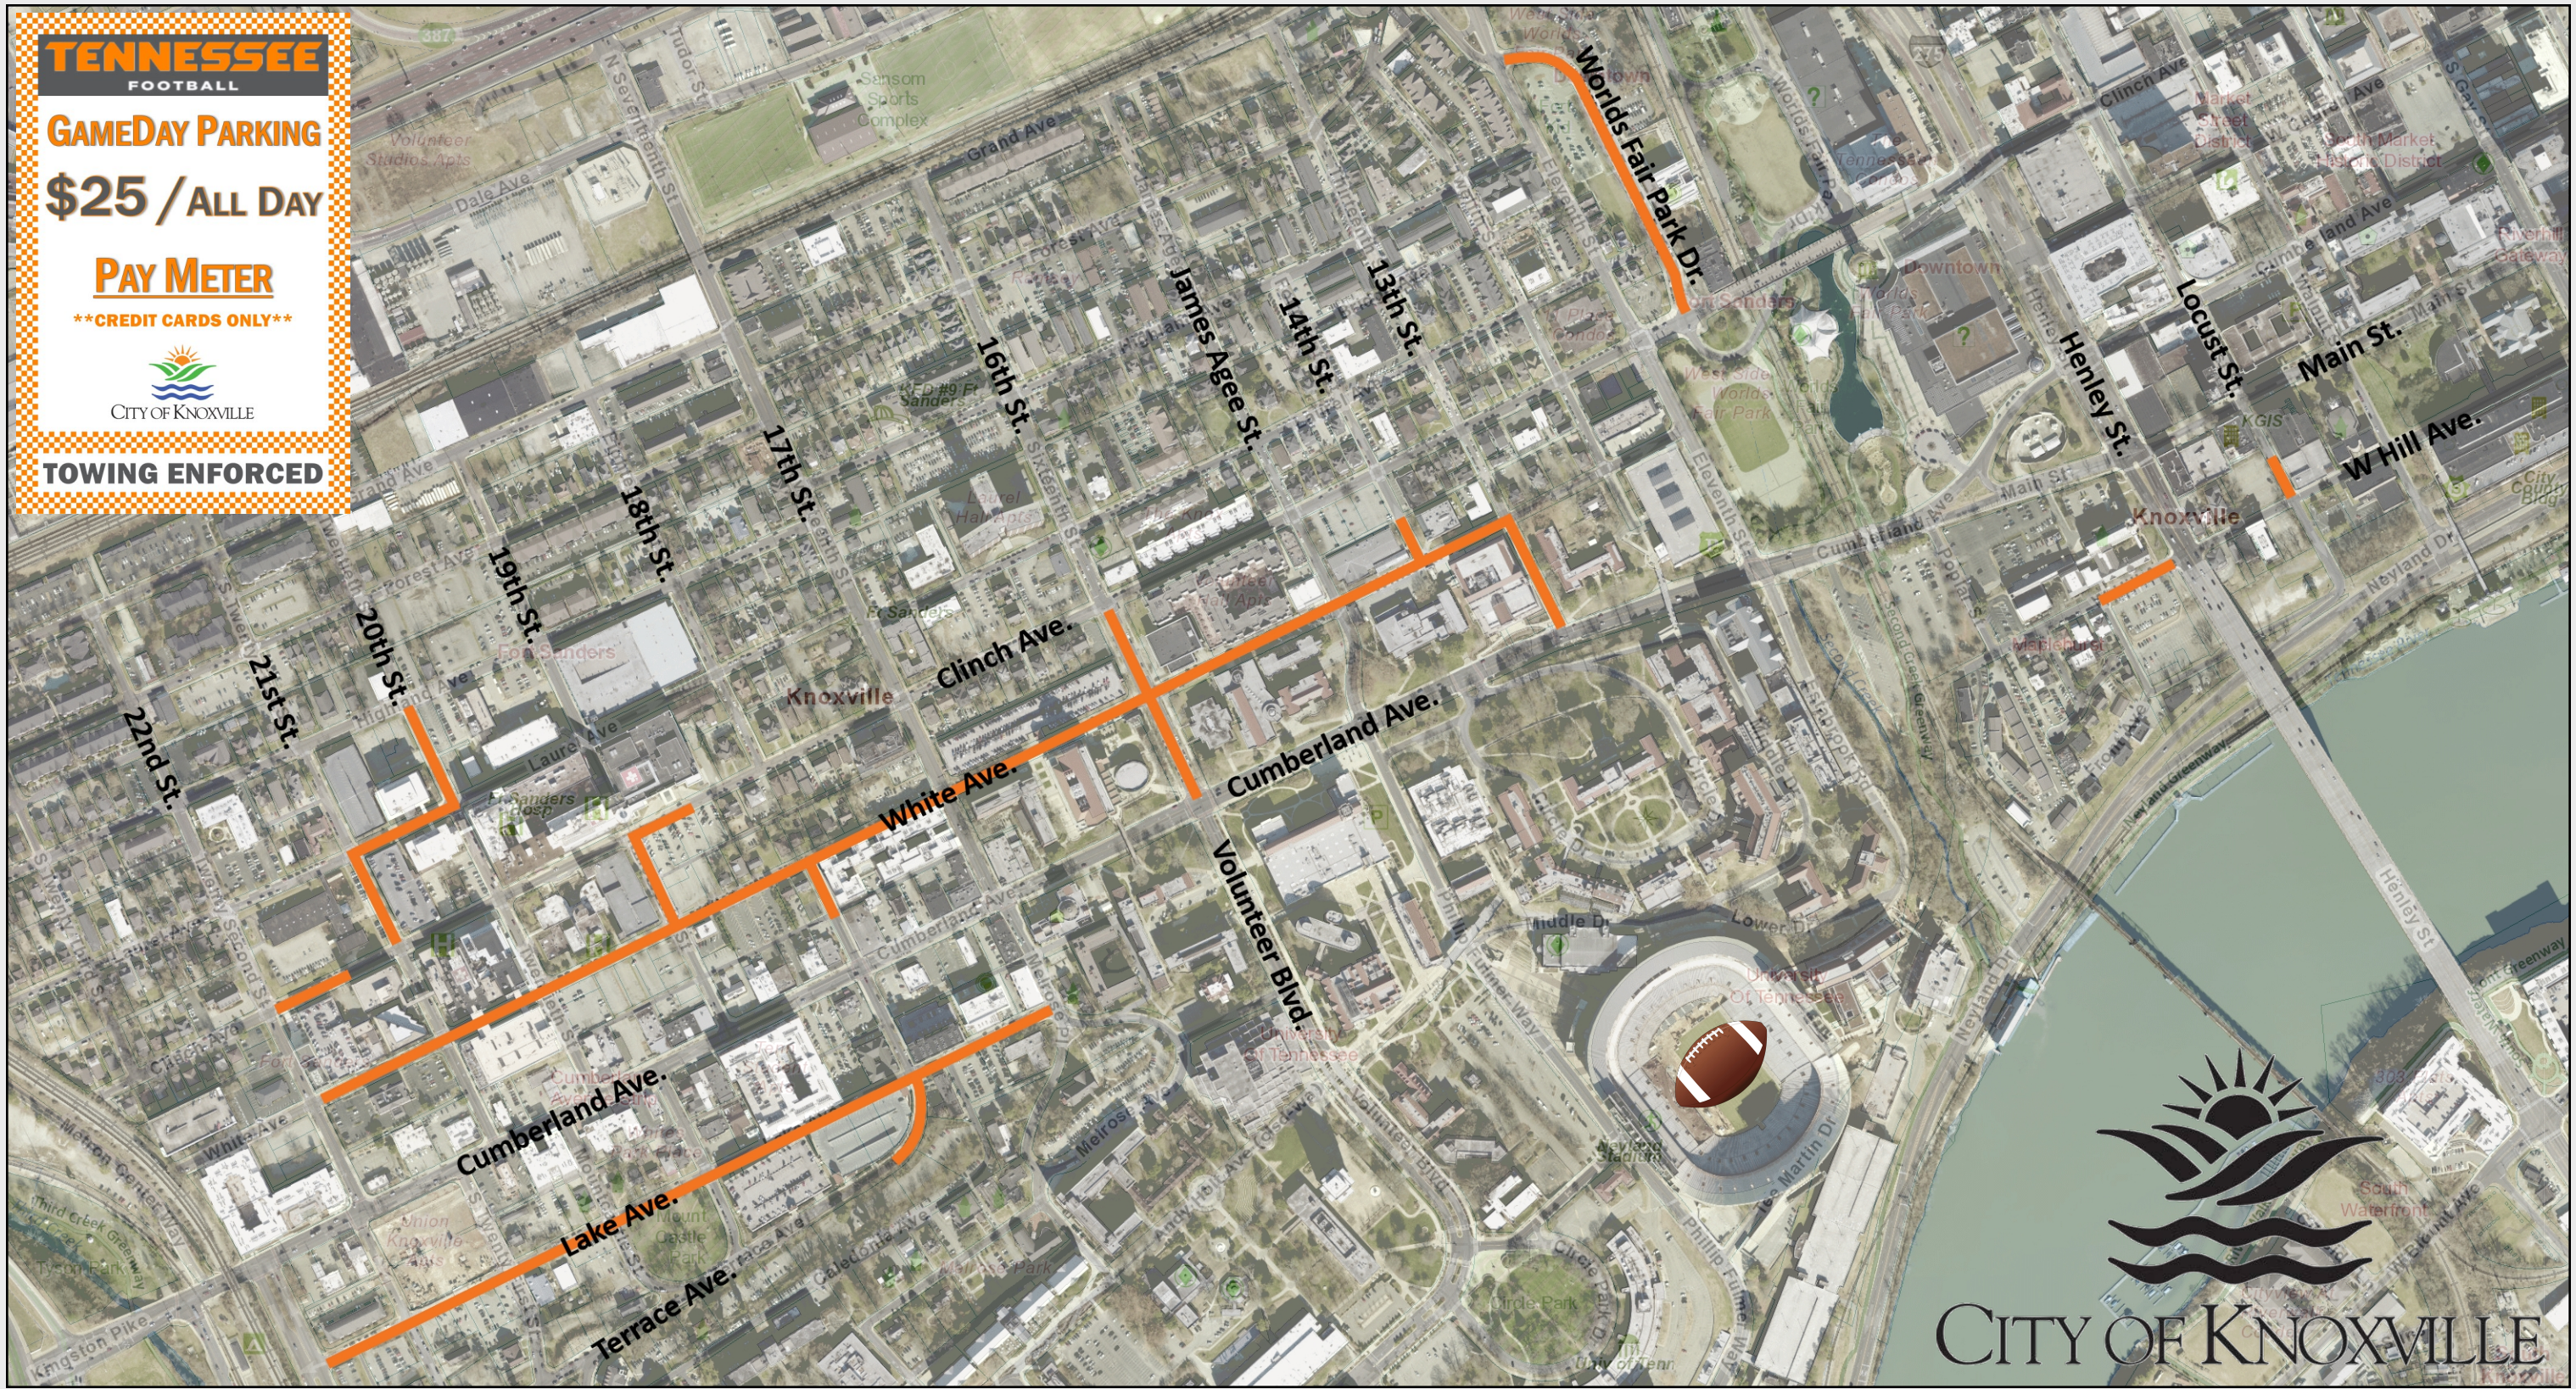

TENNESSEE
FOOTBALL

GAMEDAY PARKING

\$25 / ALL DAY

PAY METER

****CREDIT CARDS ONLY****

TOWING ENFORCED

University of Tennessee Football Game Day Parking

City of Knoxville Parking Meter Locations

\$25 All Day

0 250 500 1000

Feet

KGIS makes no representation or warranty as to the accuracy of this map and its information, nor to its fitness for use. Any user of this map product accepts the same AS IS, WITH ALL FAULTS, and assumes all responsibility for the use thereof, and further covenants and agrees to hold KGIS harmless from any and all damage, loss, or liability arising from any use of this map product.

© KGIS 2023

Printed: 8/23/2023 11:53:51 AM